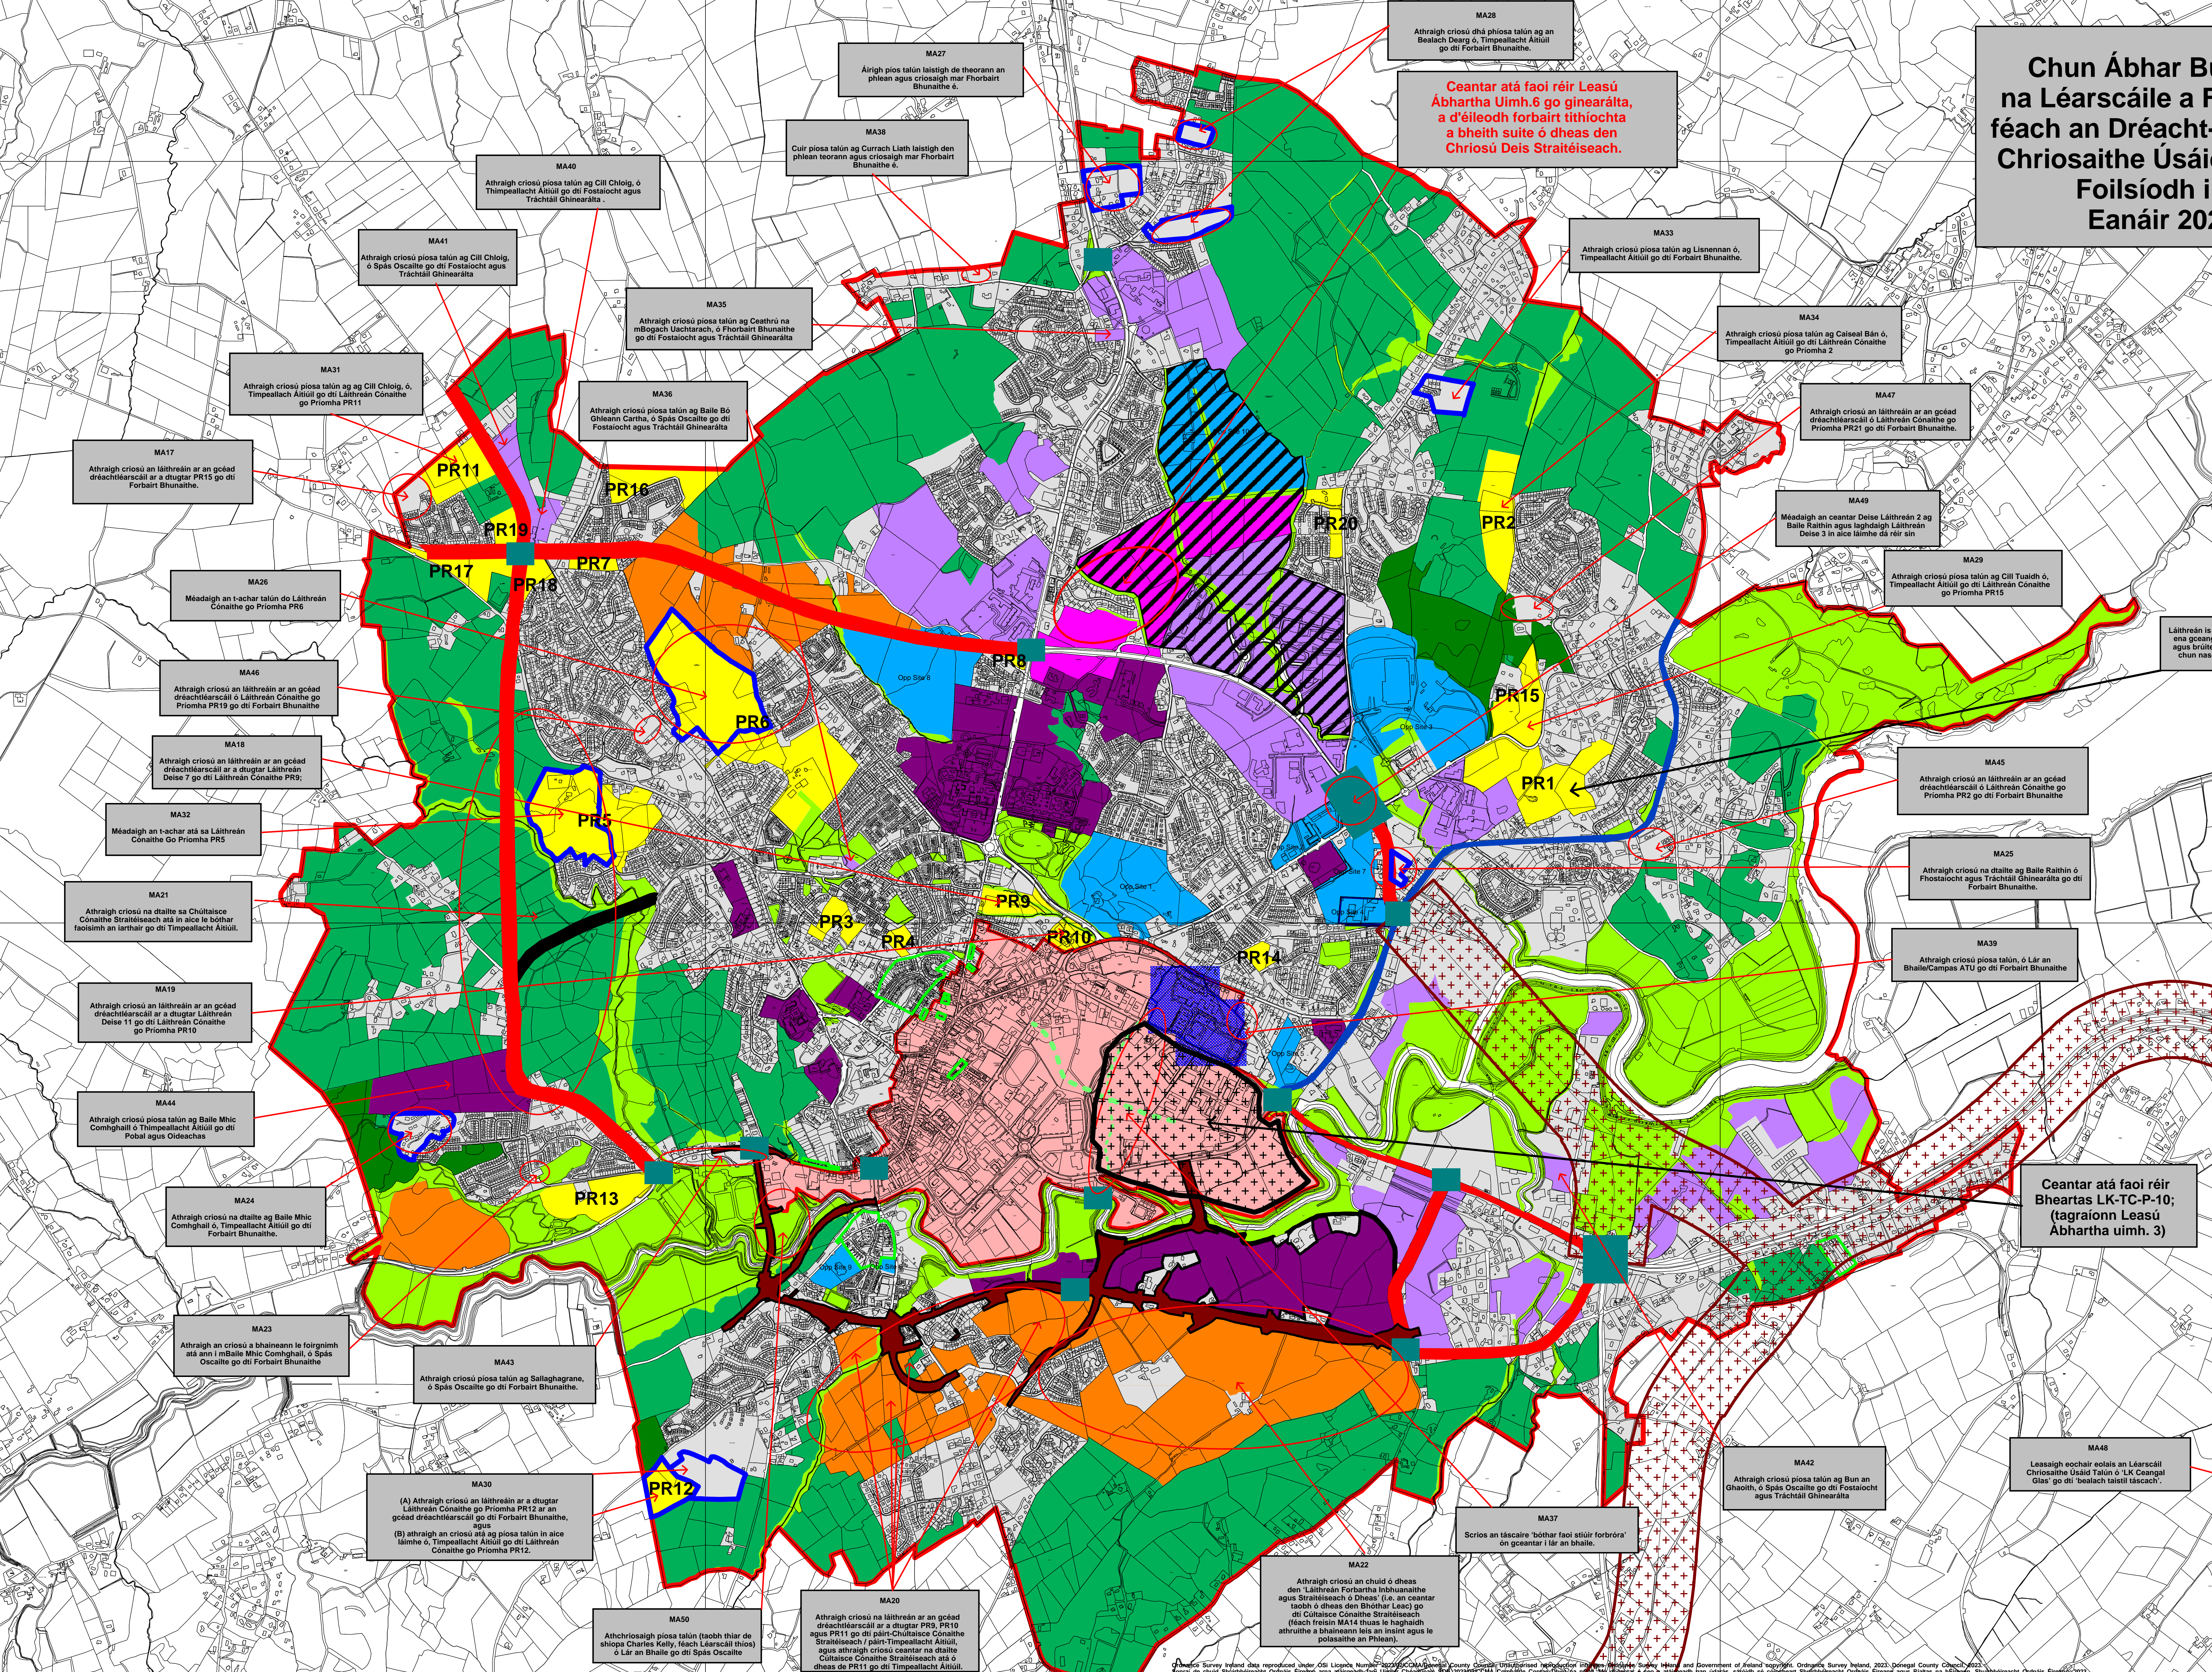

Chun Ábhar Bunaidh na Léarscáile a Fheiceáil, féach an Dréacht-Léarscáil Chriosaithe Úsáid Talún a Foilsíodh i mí Eanáir 2023.

Legend/Eochair Eolais

[Red line]	Plan Boundary
[Red dashed line]	Teorainn Phlean
[Red outline]	Town Centre Boundary
[Red dashed outline]	Teorainn Lár an Bhaile
[Yellow]	Primary Residential
[Orange]	Strategic Residential Reserve
[Light Blue]	Established Development
[Grey]	Forbairt Bhunaithe
[Blue]	Opportunity Site
[Light Blue]	Láithreán Deise
[Blue]	Opp Site 4
[Blue]	Láithreán Deise 4
[Dark Purple]	Southern Strategic and Sustainable Development Site
[Purple]	Cúlchiste Straitéiseach Conaiteach
[Light Purple]	Established Development
[Light Purple]	Forbairt Bhunaithe
[Light Purple]	General Employment
[Light Purple]	Fostaíocht Ghinearálta
[Light Purple]	Community/Education
[Light Purple]	Popal/Óideachas
[Light Purple]	Strategic Community Opportunity
[Light Purple]	Deis Straitéiseach Pobail
[Light Green]	Local Environment
[Light Green]	Timpeallacht Aitiúil
[Light Green]	Open Space
[Light Green]	Spásanna Oscailte
[Blue hatched]	ATU Campus
[Blue hatched]	ATU Campus
[Green hatched]	Long Established Residential Area
[Green hatched]	Centair Conaite Fadbhunaithe
[Dark Green]	Proposed Natural Heritage Area
[Dark Green]	Masterplanned Approach
[Dark Green]	Limistéar Máistirphleanáite
[Dark Green]	Southern Network Project
[Dark Green]	Tionscadal an Ghreásáin Dheisceartaigh
[Dark Green]	Junction Reserve
[Dark Green]	Cúltaca Acomhail
[Dark Green]	Strategic Road Corridor
[Dark Green]	Conairí Bóithre Straitéiseacha
[Dark Green]	Proposed Upgraded Urban Roads
[Dark Green]	Bealaí Uirbeacha le hUasghrádu
[Dark Green]	Developer Led
[Dark Green]	Forbairt Stiúir
[Green]	Letterkenny TEN-T
[Green]	Leitir Ceannainn Deich T
[Green]	Letterkenny Green Connect
[Green]	Nasc Glas Leitir Ceannainn
[Green]	TEN-T PRIPD/Established Development
[Green]	TEN-T PRIPD/General Employment and Commercial
[Green]	TEN-T PRIPD/Opportunity Site 4
[Green]	TEN-T PRIPD/Local Environment
[Green]	TEN-T PRIPD/Ten-T/Fostaíocht Ghinearálta
[Green]	TEN-T PRIPD/Opportunity Site 4
[Green]	TEN-T PRIPD/Local Environment
[Green]	TEN-T PRIPD/Ten-T/Fostaíocht Ghinearálta

Ceantar atá faoi réir Leasú Ábhartha Uimh.6 go ginearálta, a d'éileodh forbairt tithíochta a bheith suite ó dheas den Chriosú Deis Straitéiseach.

Ceantar atá faoi réir Bheartas LK-TC-P-10; (tagairt Leasú Ábhartha uimh. 3)

Copyright: Survey Ireland data reproduced under OS Licence Number 2022/0005. All Rights Reserved. Donegal County Council. This is a draft map for planning purposes. It is not a final map and should not be used for legal purposes. For more information, please contact the Planning Department of Donegal County Council.